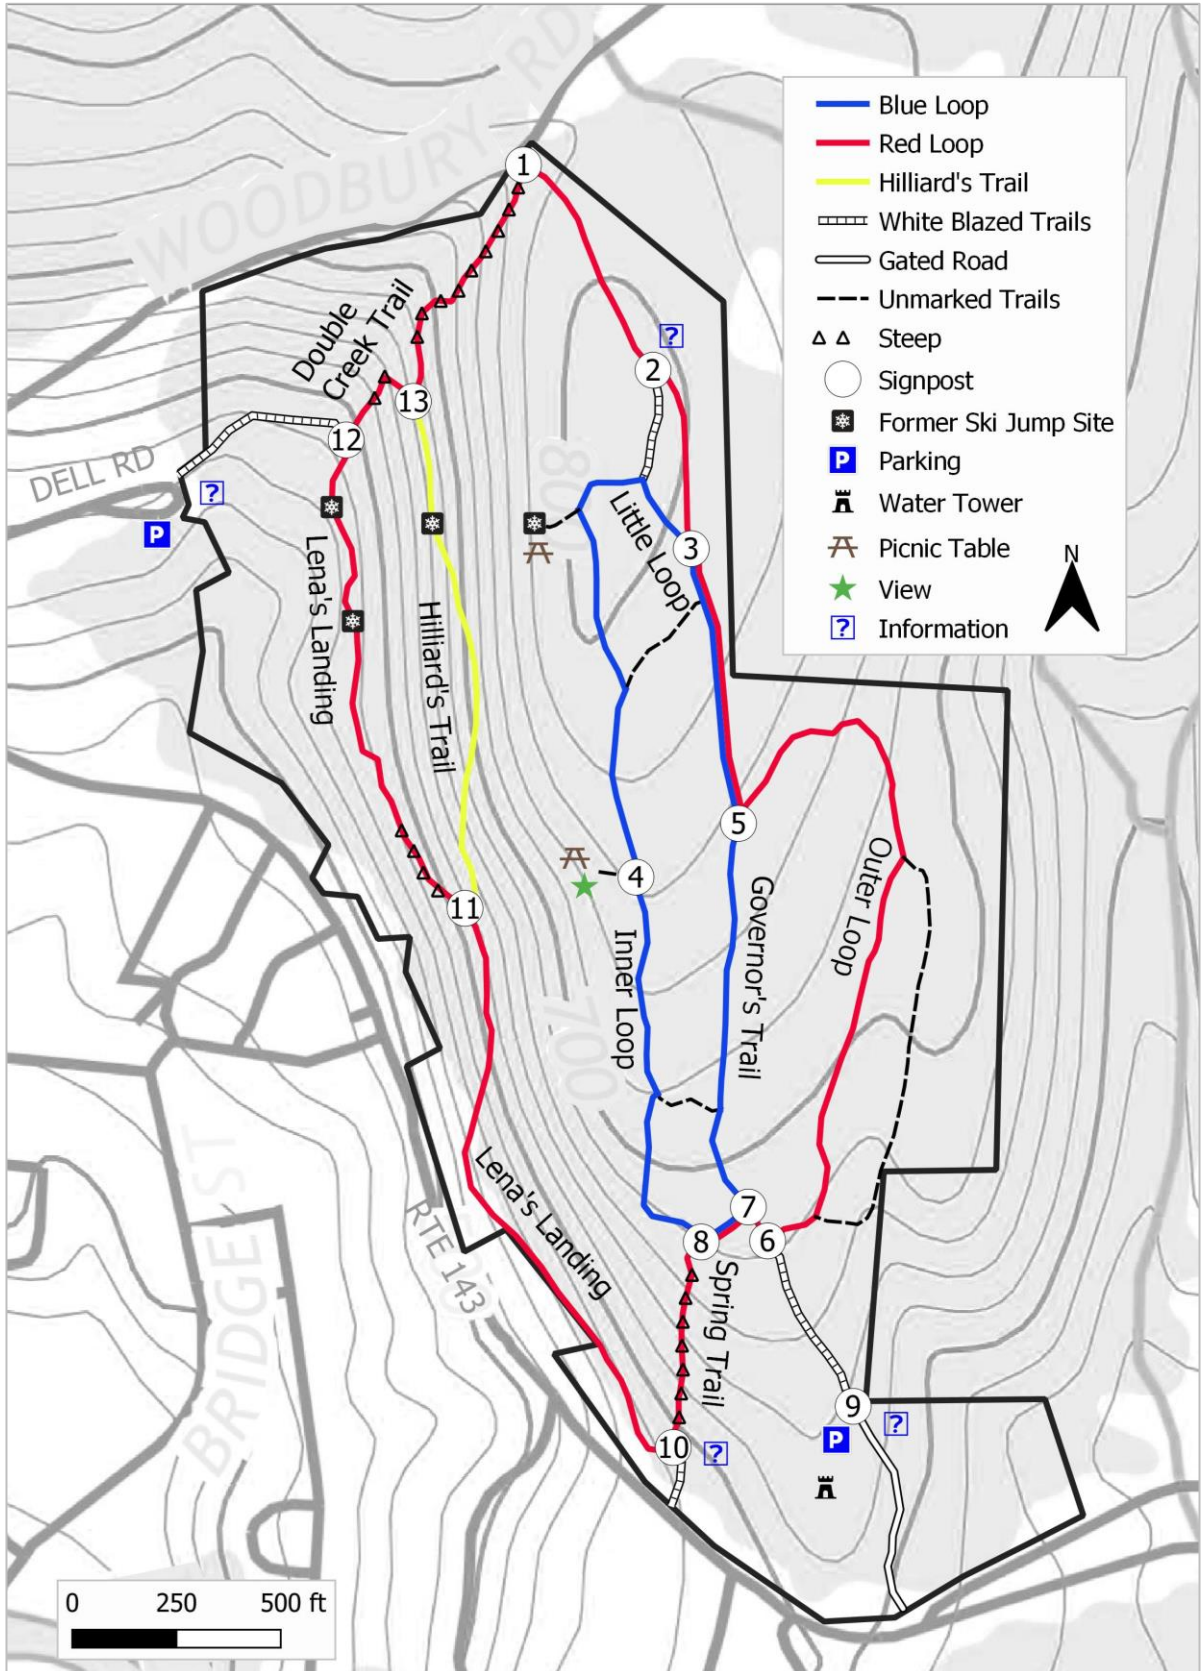

Hartness Park Trails

Springfield, Vermont

No motor vehicles, campfires or overnight use.